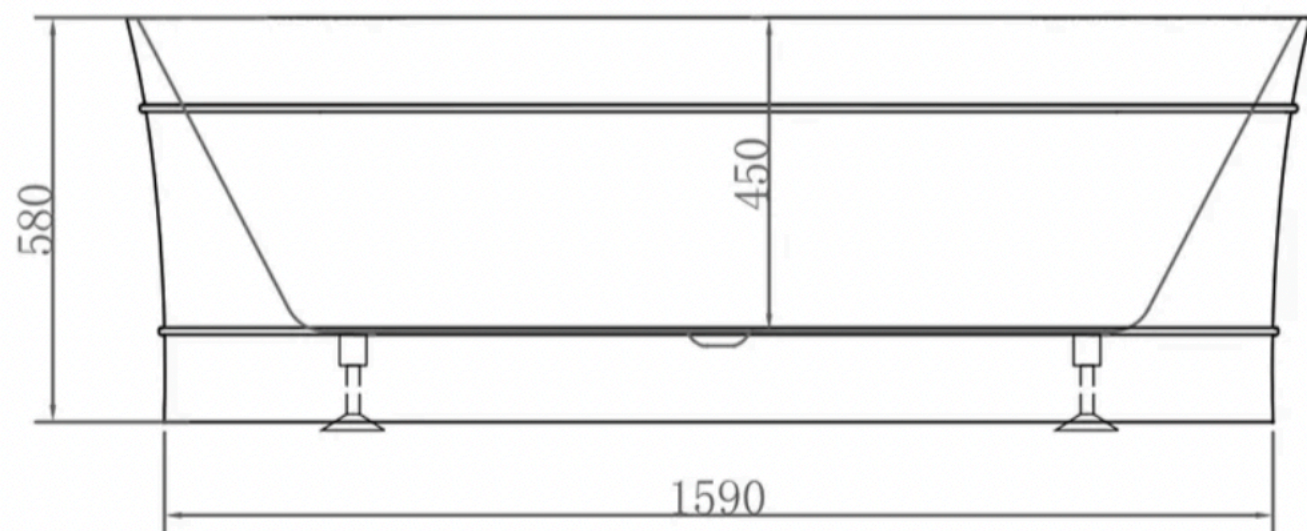

Top View

Front View

Side View

Product Desc: Freestanding bathtub	 Unit: mm
Product size: 1700*800*580mm	