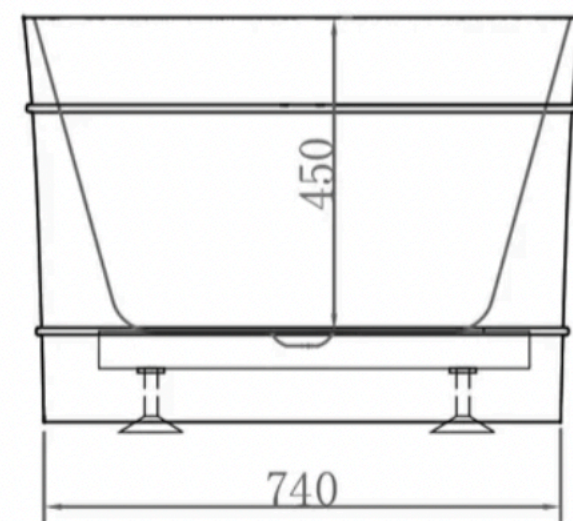

Top View

Front View

Side View

Product Desc: Freestanding bathtub	 Unit: mm
Product size: 1700*800*580mm	