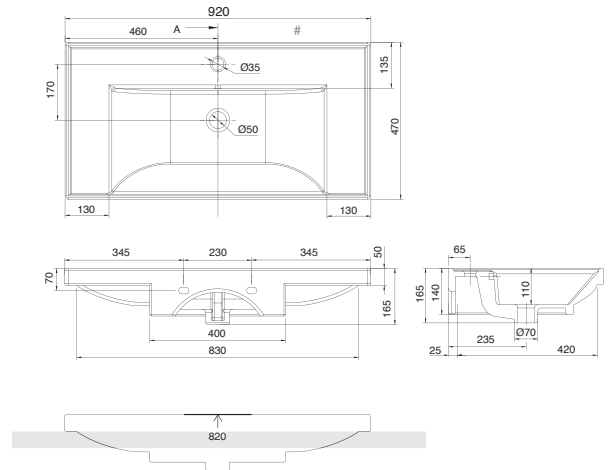

## Scarabeo ML

Wall Mount / Bench Mount Basin - White  
Product Code: SCA3005

### Dimensions

920mm (w) x 470mm (d) x 165mm (h)