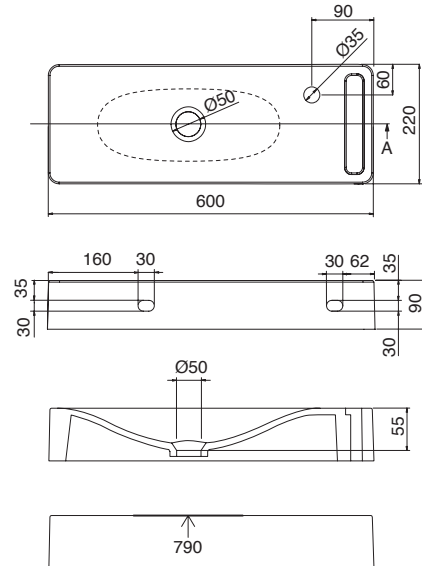

paco jaansōn

Scarabeo Hung

Wall Mount Basin - White
Product Code: SCA1511

Dimensions

600mm (w) x 220mm (d) x 63mm (h)

DESCRIPTION

Scarabeo's elegant, functional washbasins in many different models, have been stealing the scene in the bathroom since 1974.

Chiara Valeri
Chiara Valeri

Features

Wall-mounted

Plug + Waste Not Included

Configured for Single-hole Tap Set

Available with no Holes for Tap Set on request

5 Years Replacement Warranty

Complete with Integrated Towel Rail