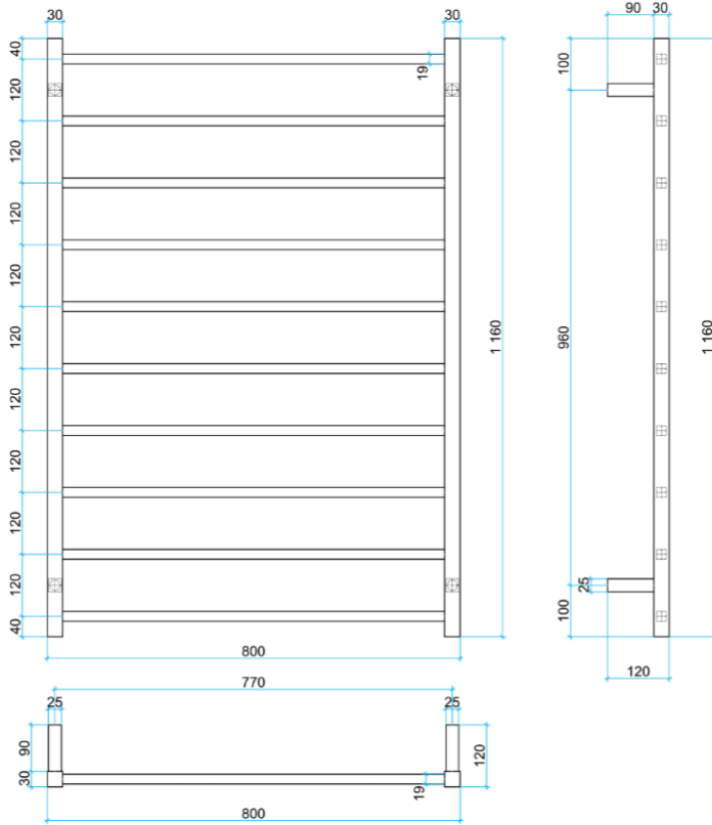

# Thermorail Ladder Towel Rails 240V

Electric Heated Towel Rails for use in bathrooms

This rail has Multiflex wiring which means that there is a connection point on both the left and right hand side of the rail and the lead can be connected to either side. Being a dry electric element rail, this can be mounted either way up meaning the wiring can be from any of the four mounting points.

Stock Code	Finish	Size (mm)	Output (W)	No. of Bars
SS88M	Polished Stainless Steel	W800 x H1160 x D120	153 Watts	10

**PLEASE NOTE:** Specifications are for information purposes only. Whilst every effort has been made to ensure the product specifications are accurate, due to continuing product development and improvement the specifications are subject to change. Specifications can be used to rough in and fit timber supports in the wall however we recommend no holes are drilled without having the product on site or verifying the details with the manufacturer. Thermogroup cannot be held liable or responsible for errors due to updated specifications.