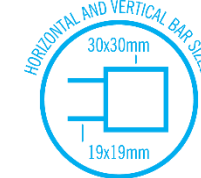

# Thermorail Ladder Towel Rails 240V

Electric Heated Towel Rails for use in bathrooms

This rail has Multiflex wiring which means that there is a connection point on both the left and right hand side of the rail and the lead can be connected to either side. Being a dry electric element rail, this can be mounted either way up meaning the wiring can be from any of the four mounting points.

Stock Code	Finish	Size (mm)	Output (W)	No. of Bars
SS88M	Polished Stainless Steel	W800 x H1160 x D120	153 Watts	10

**PLEASE NOTE:** Specifications are for information purposes only. Whilst every effort has been made to ensure the product specifications are accurate, due to continuing product development and improvement the specifications are subject to change. Specifications can be used to rough in and fit timber supports in the wall however we recommend no holes are drilled without having the product on site or verifying the details with the manufacturer. Thermogroup cannot be held liable or responsible for errors due to updated specifications.