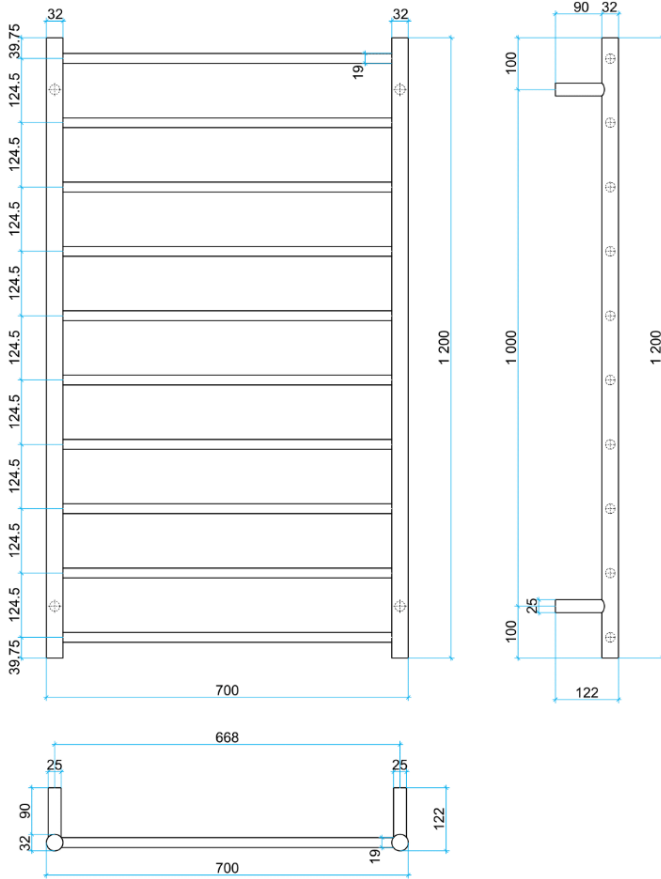

Thermorail Ladder Towel Rails 240V

Electric Heated Towel Rails for use in bathrooms

This rail has Multiflex wiring which means that there is a connection point on both the left and right hand side of the rail and the lead can be connected to either side. Being a dry electric element rail, this can be mounted either way up meaning the wiring can be from any of the four mounting points.

Stock Code	Finish	Size (mm)	Output (W)	No. of Bars
SRB69M	Brushed Stainless Steel	W700 x H1200 x D122	158 Watts	10

PLEASE NOTE: Specifications are for information purposes only. Whilst every effort has been made to ensure the product specifications are accurate, due to continuing product development and improvement the specifications are subject to change. Specifications can be used to rough in and fit timber supports in the wall however we recommend no holes are drilled without having the product on site or verifying the details with the manufacturer. Thermogroup cannot be held liable or responsible for errors due to updated specifications.