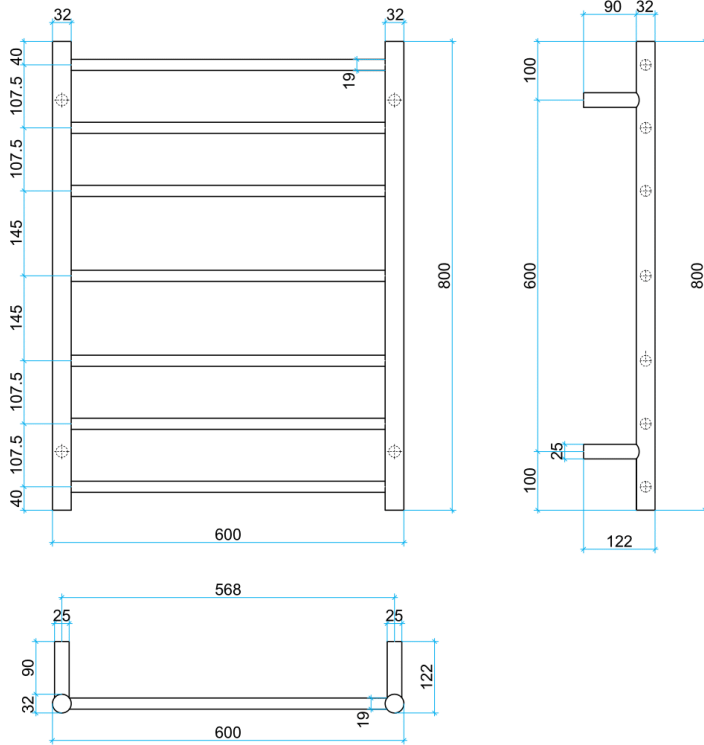

Thermorail Ladder Towel Rails 240V

Electric Heated Towel Rails for use in bathrooms

This rail has Multiflex wiring which means that there is a connection point on both the left and right hand side of the rail and the lead can be connected to either side. Being a dry electric element rail, this can be mounted either way up meaning the wiring can be from any of the four mounting points.

Stock Code	Finish	Size	Output	No. of Bars
SR44MGM	Gun Metal	W600 x H800 x D122	80 Watts	7

PLEASE NOTE: Specifications are for information purposes only. Whilst every effort has been made to ensure the product specifications are accurate, due to continuing product development and improvement the specifications are subject to change. Specifications can be used to rough in and fit timber supports in the wall however we recommend no holes are drilled without having the product on site or verifying the details with the manufacturer. Thermogroup cannot be held liable or responsible for errors due to updated specifications.