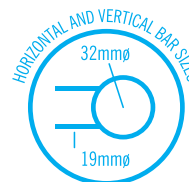

Thermorail Ladder Towel Rails 240V

Electric Heated Towel Rails for use in bathrooms

This rail has Multiflex wiring which means that there is a connection point on both the left and right hand side of the rail and the lead can be connected to either side. Being a dry element rail, this can be mounted either way up meaning the wiring can be from any of the four mounting points.

Stock Code	Finish	Size (mm)	Output (W)	No. of Bars
SR25MGM	Gun Metal	W550 x H550 x D122	41 Watts	4

PLEASE NOTE: Specifications are for information purposes only. Whilst every effort has been made to ensure the product specifications are accurate, due to continuing product development and improvement the specifications are subject to change. Specifications can be used to rough in and fit timber supports in the wall however we recommend no holes are drilled without having the product on site or verifying the details with the manufacturer. Thermogroup cannot be held liable or responsible for errors due to updated specifications.