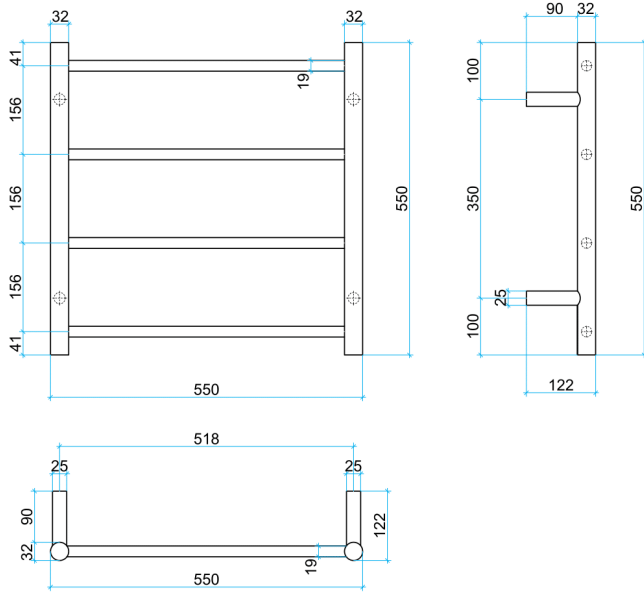

Thermorail Ladder Towel Rails 240V

Electric Heated Towel Rails for use in bathrooms

This rail has Multiflex wiring which means that there is a connection point on both the left and right hand side of the rail and the lead can be connected to either side. Being a dry element rail, this can be mounted either way up meaning the wiring can be from any of the four mounting points.

Stock Code	Finish	Size (mm)	Output (W)	No. of Bars
SR25MGM	Gun Metal	W550 x H550 x D122	41 Watts	4

PLEASE NOTE: Specifications are for information purposes only. Whilst every effort has been made to ensure the product specifications are accurate, due to continuing product development and improvement the specifications are subject to change. Specifications can be used to rough in and fit timber supports in the wall however we recommend no holes are drilled without having the product on site or verifying the details with the manufacturer. Thermogroup cannot be held liable or responsible for errors due to updated specifications.