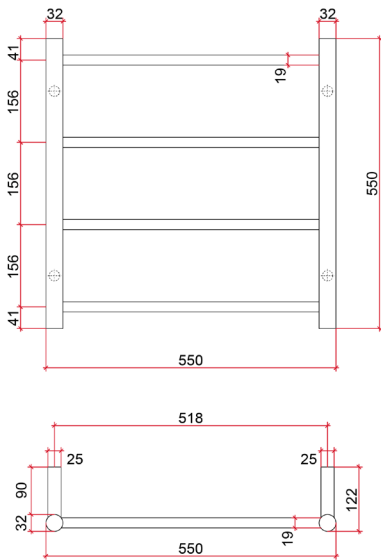

**Thermorail 240V Ladder Towel Rail**  
Electric Heated Towel Rail for use in bathrooms

Note: All dimensions are in millimeters (mm)

Stock Code	Finish	Size (mm)	Output (W)	No. of Bars
SR25M	Polished Stainless Steel	W550 x H550 x D122	41	4

Ten year warranty

Safe for use in bathrooms

Quality stainless steel

Dry electric element

Multiflex wiring on all legs

Horizontal and vertical bar sizes

Hardwired or plug-in

1.8m lead on rail