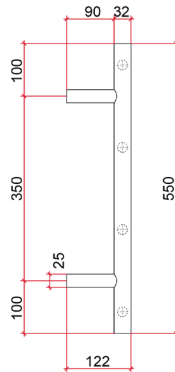

**Thermorail 240V Ladder Towel Rail**  
Electric Heated Towel Rail for use in bathrooms

Note: All dimensions are in millimeters (mm)

Stock Code	Finish	Size (mm)	Output (W)	No. of Bars
SR25M	Polished Stainless Steel	W550 x H550 x D122	41	4

Ten year warranty

Safe for use in bathrooms

Quality stainless steel

Dry electric element

Multiflex wiring on all legs

Horizontal and vertical bar sizes

Hardwired or plug-in

1.8m lead on rail

**PLEASE NOTE:** Specifications are for information purposes only. Whilst every effort has been made to ensure the product specifications are accurate, due to continuing product development and improvement the specifications are subject to change. Specifications can be used to rough in and fit timber supports in the wall however we recommend no holes are drilled without having the product on site or verifying the details with the manufacturer. Thermogroup cannot be held liable or responsible for errors due to updated specifications.