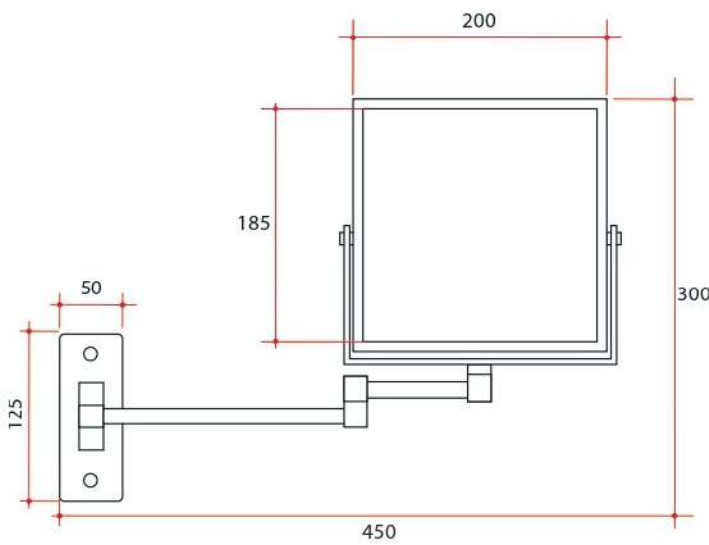

Ablaze Non-Lit Magnifying Mirror

Note: All dimensions are in millimetres (mm)
 Maximum distance from wall - 330mm
 Depth from wall when folded - 30mm
 Total width when folded - 275mm

Stock Code	Mirror Size (mm)	Unit Size (mm)	Finish
S15SMB	185 x 185	W450 x H300	Matt Black

1 & 5x magnification

One year warranty

Double sided

Simple to retrofit