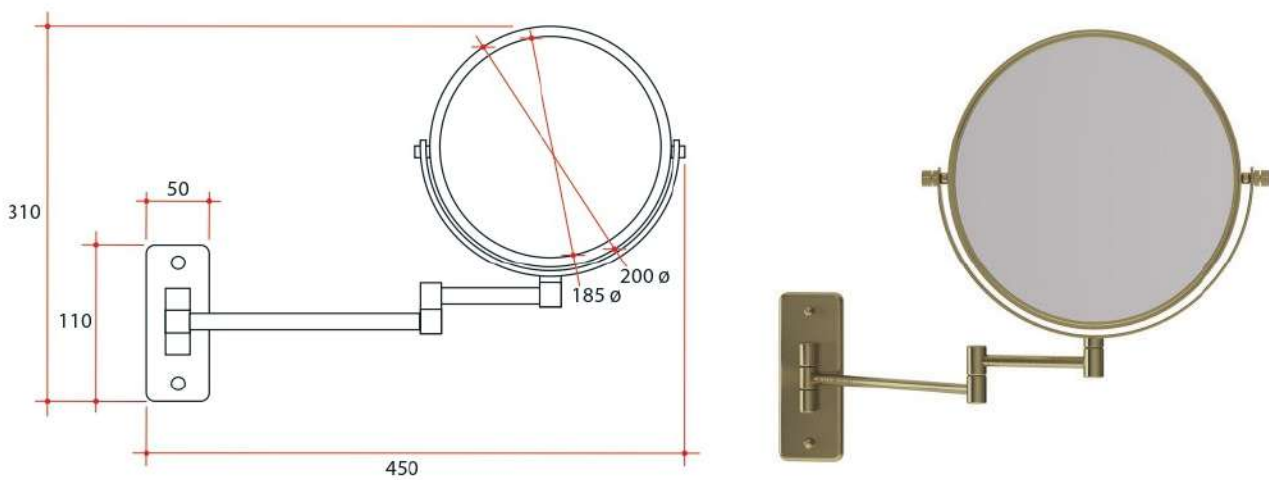

Ablaze Magnifying Mirror

Note: All dimensions are in millimetres (mm)  
 Maximum distance from wall - 330mm  
 Depth from wall when folded - 30mm  
 Total width when folded - 250mm

Stock Code	Mirror Size (mm)	Unit Size (mm)	Finish
R16SMBB	185ø	W450 x H300	Brushed Brass

1 & 5x magnification

One year warranty

Double sided

Simple to retrofit