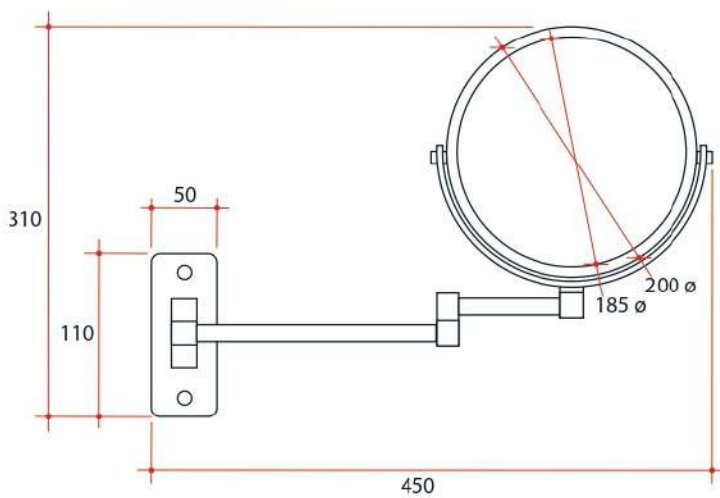

Ablaze Non-Lit Magnifying Mirror

Note: All dimensions are in millimetres (mm)
 Maximum distance from wall - 330mm
 Depth from wall when folded - 30mm
 Total width when folded - 250mm

Stock Code	Mirror Size (mm)	Unit Size (mm)	Finish
R16SMB	185ø	W450 x H310	Matt Black

1 & 5x magnification

One year warranty

Double sided

Simple to retrofit