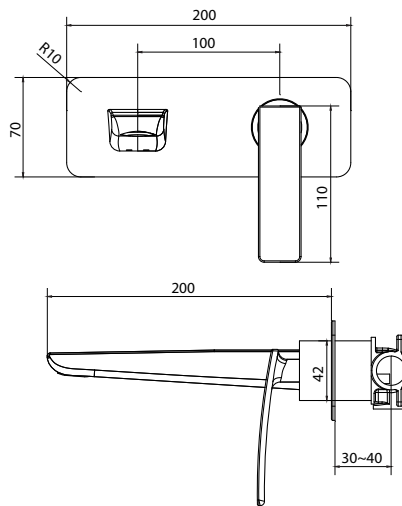

paco jaanson

PERLA

Wall Mixer with Spout 200mm - Polished Chrome
Product Code: ALS-PEW&S20

Dimensions

70mm (w) x 52mm (d) x 200mm (h)

DESCRIPTION

John Gulbenkoglou designs products as well as traveling the world identifying trends in form and function in design and architecture and more specifically for the bathroom. He has the thankless task of liaising with international product designers in order to adapt new products to the needs of the Australian market conditions.