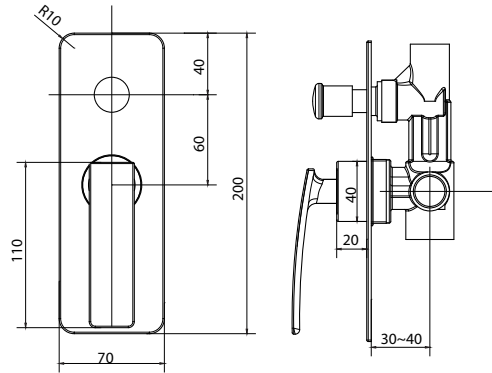

paco jaanson

PERLA

Wall Diverter Mixer - Polished Chrome
Product Code: ALS-PED

Dimensions

70mm (w) x 52mm (d) x 200mm (h)

DESCRIPTION

John Gulbenkoglou designs products as well as traveling the world identifying trends in form and function in design and architecture and more specifically for the bathroom. He has the thankless task of liaising with international product designers in order to adapt new products to the needs of the Australian market conditions.