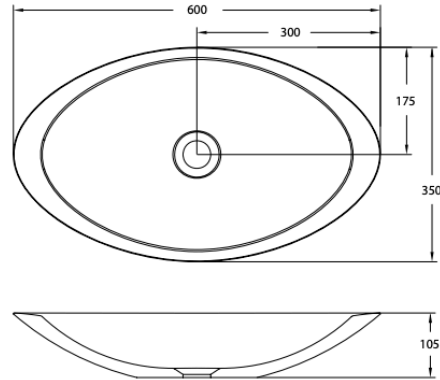

paco jaansõn

iStone

Ovate - 600mm Counter Basin Matt White
Product Code: IS-WD3857MW

Dimensions

600mm (w) x 350mm (d) x 105mm (h)

DESCRIPTION

The Ovate basin, breathes new air from it's design and creativity offering a solid surface unlike any other used in the most modern bathrooms of today.