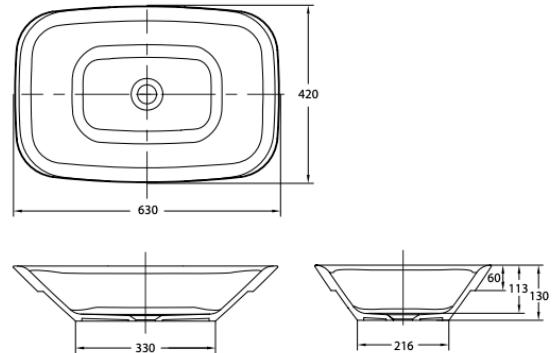

iStone

Centura - 630mm Counter Basin Gloss White
Product Code: IS-WD38205GW

Dimensions

630mm (w) x 420mm (d) x 130mm (h)

DESCRIPTION

The Centura basin, breathes new air from it's design and creativity offering a solid surface unlike any other used in the most modern bathrooms of today.