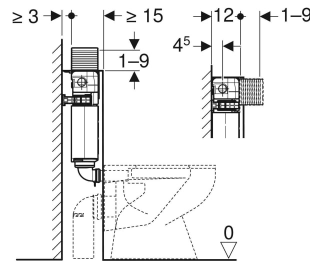

Geberit Alpha concealed cistern 12 cm, 4.5 / 3 litres, installation height 82 cm

APPLICATION PURPOSES

- For masonry walls
- For installation in part-height prewall installations
- For floor-standing and wall-hung WCs
- For dual flush

Flow pressure	10–1000 kPa
Operating temperature, water max.	25 °C
Flush volume, factory setting	4.5 / 3 l
Flush volume large, adjustment range	4.5 / 6 / 7.5 l

Flush volume small, adjustment range	3–4 l
Product material	Plastic

SCOPE OF DELIVERY

- Water supply connection R 1/2", compatible with MasterFix and MeplaFix, with integrated angle stop valve and hand wheel
- Protection box for service opening
- Flush bend extension, ø 45 mm
- Protection plug
- 2 fixing brackets
- Fastening material

Art. no.	B cm	H cm	T cm
224.038.00.1	44	39.5	12