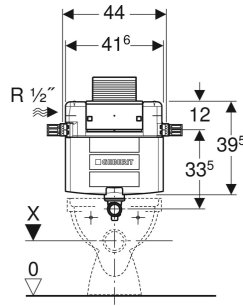

Geberit Alpha concealed cistern 12 cm, 4.5 / 3 litres, installation height 82 cm

APPLICATION PURPOSES

- For masonry walls
- For installation in part-height prewall installations
- For floor-standing and wall-hung WCs
- For dual flush

- Water supply connection on the left or rear left
- Protection cover box for service opening protects against moisture and dirt
- Protection box for service opening can be cut to length

TECHNICAL DATA

SCOPE OF DELIVERY

- Water supply connection R 1/2", compatible with MasterFix and MeplaFix, with integrated angle stop valve and hand wheel
- Protection box for service opening
- Flush bend extension, ø 45 mm
- Protection plug
- 2 fixing brackets
- Fastening material

Art. no.	B cm	H cm	T cm
224.038.00.1	44	39.5	12