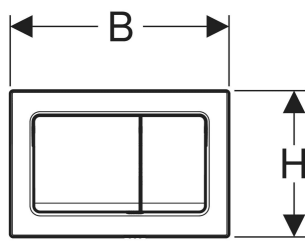

Geberit Alpha01 actuator plate, square, dual flush

Example image

APPLICATION PURPOSES

- For flush actuation with Alpha concealed cisterns

CHARACTERISTICS

- Top/front actuation

TECHNICAL DATA

Actuation force (N) max.
Button shape

20 N
square

SCOPE OF DELIVERY

- 2 actuator rods
- Fastening material

Art. no.	Colour / surface	Product material	B cm	H cm	T cm	Model
115.055.11.1	Plate, Button: white / glossy	Plastic	21.3	14.2	1.6	Dual flush
115.055.14.1	Plate, Button: black matt	Plastic	21.3	14.2	1.6	Dual flush
115.055.21.1	Plate, Button: chrome / glossy	Plastic	21.3	14.2	1.6	Dual flush
115.055.46.1	Plate, Button: chrome / matt	Plastic	21.3	14.2	1.6	Dual flush
115.055.QA.1	Plate, Button: red gold	Plastic	21.3	14.2	1.6	Dual flush

<i>Art. no.</i>	<i>Colour / surface</i>	<i>Product material</i>	<i>B</i> cm	<i>H</i> cm	<i>T</i> cm	<i>Model</i>
115.055.QC.1	Plate, Button: black chrome	Plastic	21.3	14.2	1.6	Dual flush
115.055.QE.1	Plate, Button: brass-coloured	Plastic	21.3	14.2	1.6	Dual flush
115.055.ID.1 New	PVD nickel brushed	Plastic	21.3	14.2	1.6	Dual flush