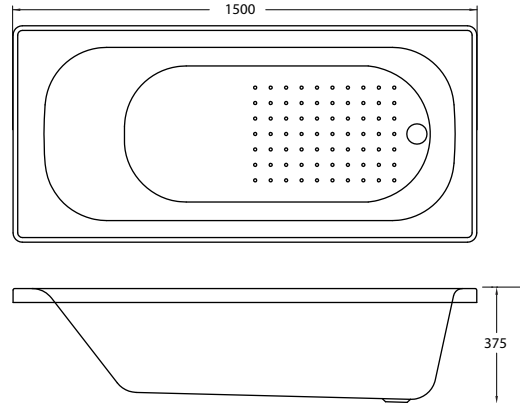

paco jaansōn

NUEVA

1500mm Drop-in Bath - Enamelled Steel
Product Code: Val-Nuevahu150

Dimensions

1500mm (w) x 700mm (d) x 375mm (h)

DESCRIPTION

The Nueva Bath range exemplifies the principles of quality, strength and resilience while visually adhering to a design philosophy that less is more.

Features

High Grade Steel

Plug & Waste Optional Extra (Hi-P&W04)

Fitted inside a frame enclosure

10 Years Limited Manufacturers Warranty

1 Year Limited Commercial Warranty

Ergonomic Comfort

Water Capacity 142 Litres