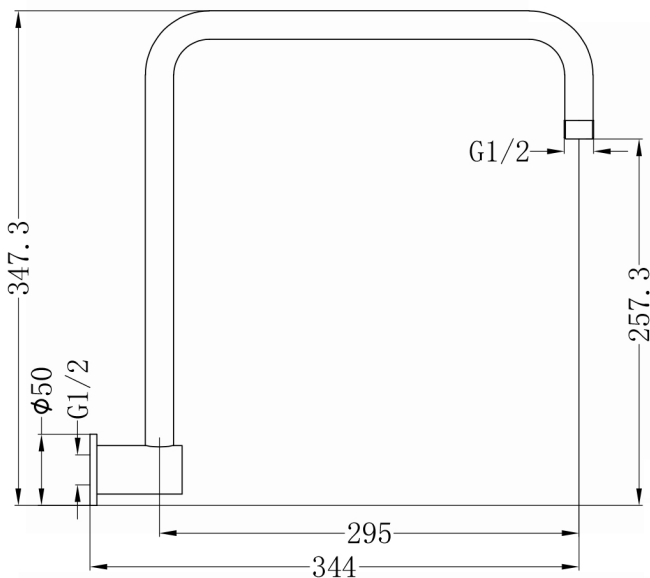

MAINTENANCE AND CARE

All surfaces should be cleaned with mild liquid detergent or soap and water.

Do not use cream cleaners or citrus based cleaning products, as they are abrasive.

Use of unsuitable cleaning agents may damage the surface. Any damage caused in this way will not be covered by warranty.

PACKAGING INCLUDES

- 1x shower arm
- 1x plate

Dimensions are nominal measurements only.

Versions: 2019.11.26