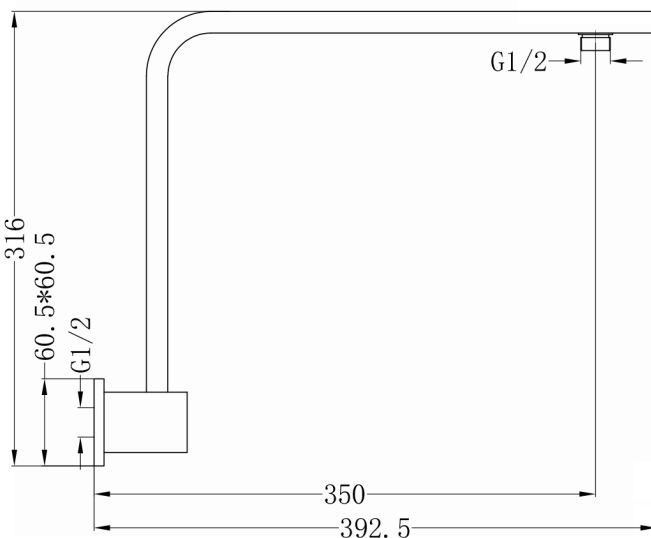

SQUARE SWIVEL CEILING ARM

SPECIFICATION

PRODUCT CODE	YSW505
WELS RATING	N/A
WATERMARK LICENSE	WM-060073
TEMPERATURE RATING	MIN 1°C-MAX 75°C
PRESSURE RATING	MIN 150KPa-MAX 500KPa

FINISH

	NR505CH	chrome
	NR505MB	matte black
	NR505GM	gun metal
	NR505BN	brushed nickel

PACKAGING INCLUDES

- 1x shower arm
- 1x plate

Dimensions are nominal measurements only.

Versions: 2021.07

INSTALLATION