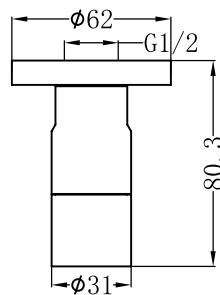

Washing Machine Tap Set

SPECIFICATION

PRODUCT CODE	YSW2621-09D
WELS RATING	N/A
WATERMARK LICENSE	WM-060073
TEMPERATURE RATING	Min 1 °C -Max 75 °C
PRESSURE RATING	Min 150KPa-Max 500Kpa

AVAILABLE FINISH

	GRAPHITE NR262109dGR		BRUSHED NICKEL NR262109dBN
	BRUSHED BRONZE NR262109dBZ		BRUSHED GOLD NR262109dBG
	MATTE BLACK NR262109dMB		CHROME NR262109dCH
	GUN METAL NR262109dGM		

PACKING INCLUDES

-2x washing machine tap