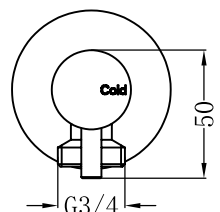

Washing Machine Tap Set

SPECIFICATION

PRODUCT CODE	YSW2621-09D
WELS RATING	N/A
WATERMARK LICENSE	WM-060073
TEMPERATURE RATING	Min 1 °C -Max 75 °C
PRESSURE RATING	Min 150KPa-Max 500Kpa

AVAILABLE FINISH

	GRAPHITE NR262109dGR		BRUSHED NICKEL NR262109dBN
	BRUSHED BRONZE NR262109dBZ		BRUSHED GOLD NR262109dBG
	MATTE BLACK NR262109dMB		CHROME NR262109dCH
	GUN METAL NR262109dGM		

PACKING INCLUDES

-2x washing machine tap