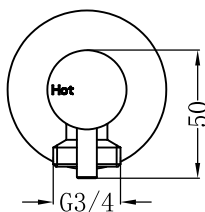

Washing Machine Tap Set

SPECIFICATION

PRODUCT CODE	YSW2621-09D
WELS RATING	N/A
WATERMARK LICENSE	WM-060073
TEMPERATURE RATING	Min 1 °C -Max 75 °C
PRESSURE RATING	Min 150KPa-Max 500Kpa

AVAILABLE FINISH

	GRAPHITE NR262109dGR		BRUSHED NICKEL NR262109dBN
	BRUSHED BRONZE NR262109dBZ		BRUSHED GOLD NR262109dBG
	MATTE BLACK NR262109dMB		CHROME NR262109dCH
	GUN METAL NR262109dGM		

PACKING INCLUDES

-2x washing machine tap