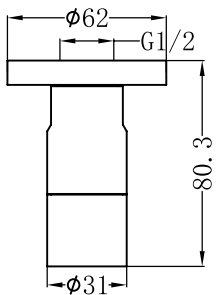

Washing Machine Tap Set

SPECIFICATION

PRODUCT CODE	YSW2621-09D
WELS RATING	N/A
WATERMARK LICENSE	WM-060073
TEMPERATURE RATING	Min 1 °C -Max 75 °C
PRESSURE RATING	Min 150KPa-Max 500Kpa

AVAILABLE FINISH

	GRAPHITE NR262109dGR		BRUSHED NICKEL NR262109dBN
	BRUSHED BRONZE NR262109dBZ		BRUSHED GOLD NR262109dBG
	MATTE BLACK NR262109dMB		CHROME NR262109dCH
	GUN METAL NR262109dGM		