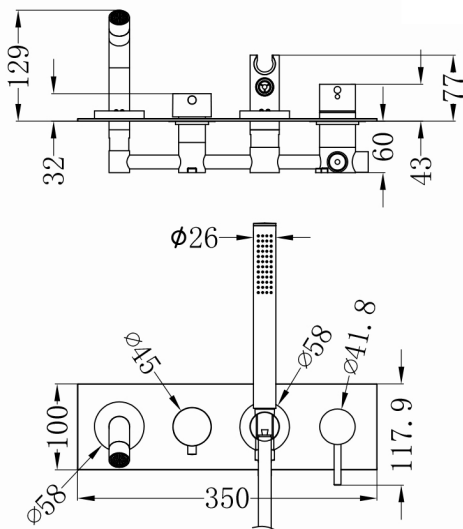

MAINTENANCE AND CARE

All surfaces should be cleaned with mild liquid detergent or soap and water.

Do not use cream cleaners or citrus based cleaning products, as they are abrasive.

Use of unsuitable cleaning agents may damage the surface. Any damage caused in this way will not be covered by warranty.

PACKAGING INCLUDES

- 1x body set
- 1x plate
- 1x handle shower
- 1x shower hose
- 1x spout
- 2x handle
- 1x handle shower holder
- 1x allen key

Dimensions are nominal measurements only.

Versions: 2021.09

www.nerotapware.com.au