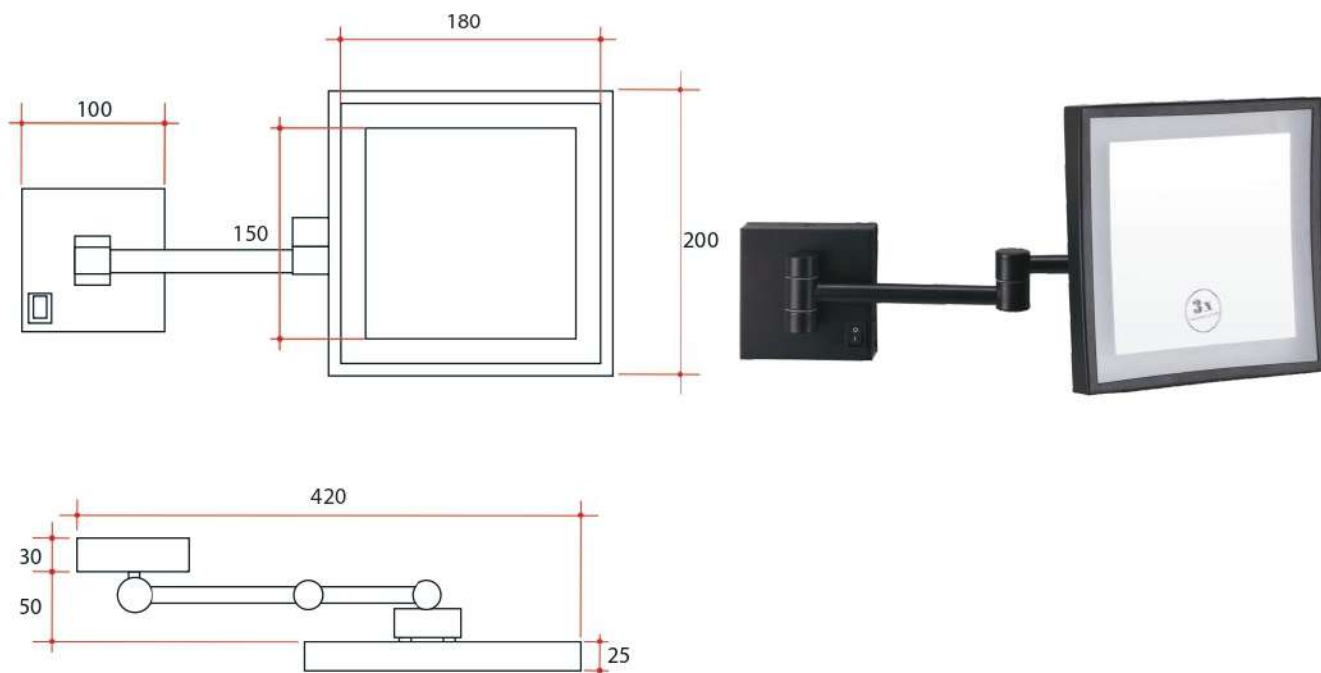

Ablaze Lit Magnifying Mirror

Note: All dimensions are in millimetres (mm)
 Maximum distance from wall - 390mm
 Depth from wall when folded - 110mm
 Total width when folded - 220mm

Stock Code	Mirror Size (mm)	Unit Size (mm)	Finish	Output (W)
LS205CSMCB	150 x 150	W420 x H200	Matt Black	3

3x magnification

Cool LED lighting

ON/OFF switch on unit

Concealed wiring only

Safe for use in bathrooms

One year warranty

Mirror tilts both ways