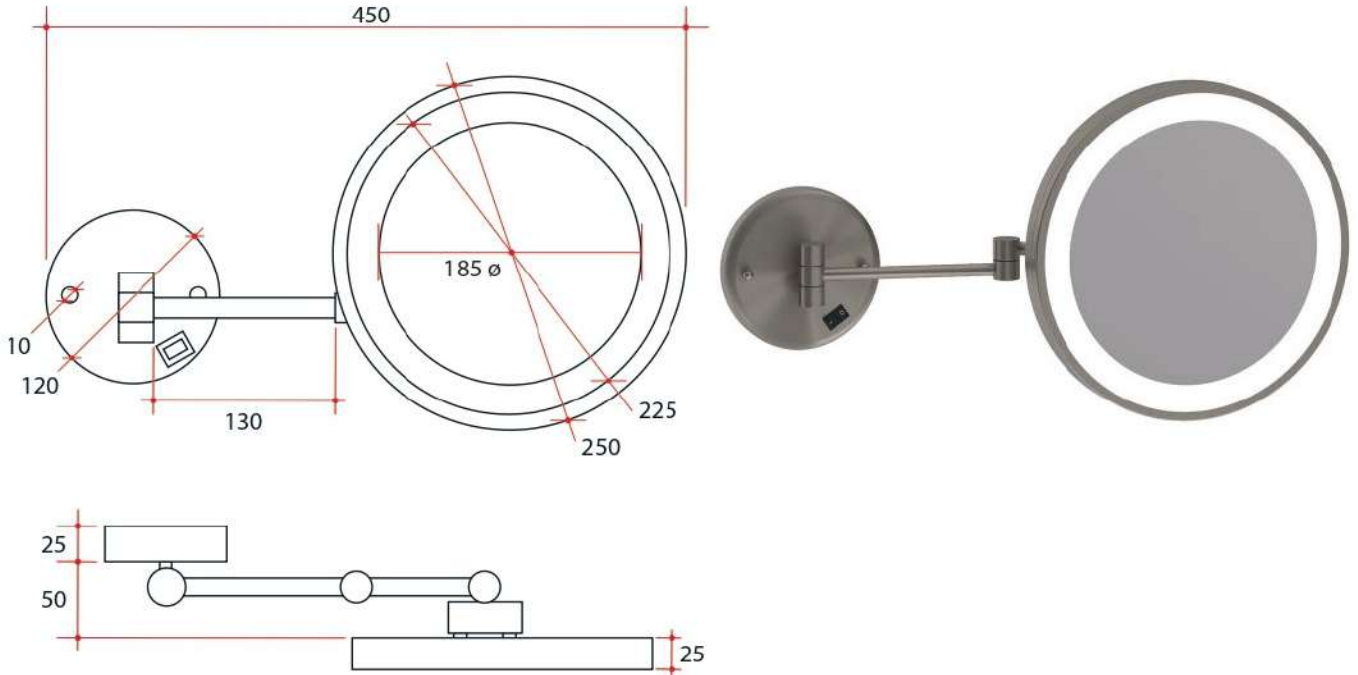

Ablaze Lit Magnifying Mirror

Note: All dimensions are in millimetres (mm)
 Maximum distance from wall - 390mm
 Depth from wall when folded - 110mm
 Total width when folded - 250mm

Stock Code	Mirror Size (mm)	Unit Size (mm)	Finish	Output (w)
L252CSMCBN	185ø	W450 x H250	Brushed Nickel	3

3x magnification

Cool LED lighting

ON/OFF switch on unit

Concealed wiring only

Safe for use in bathrooms

One year warranty

Mirror tilts both ways