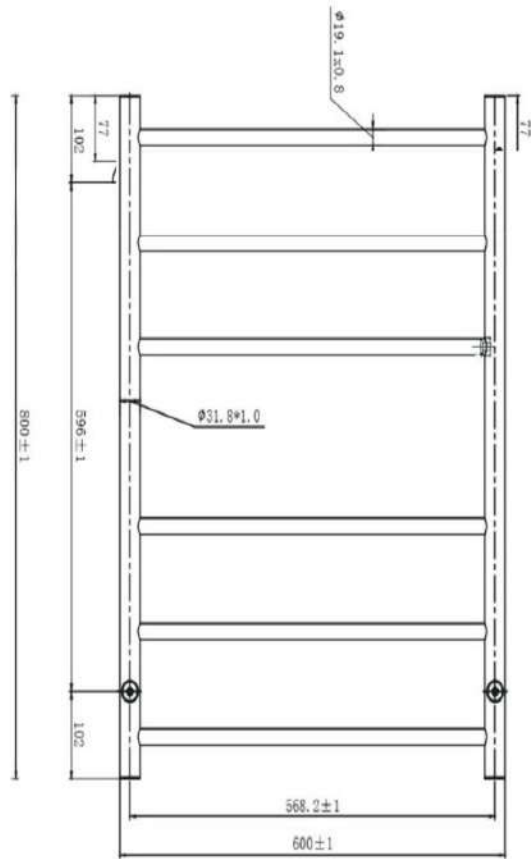

Avid 6 Bar Heated Towel Rail

Matte Black

* Plug in or Hard Wire

Product Specifications

Code	JY-R600-MB
Barcode	9339897007214
Material	Stainless Steel
Finish	Matte Black
Watts	100

Working Temp	55° (+/-5°)
Size	800(H) x 600(W) x 105(D)
IP	55
Volts	240AC
Wiring	Dual Hard Wire or Plug In