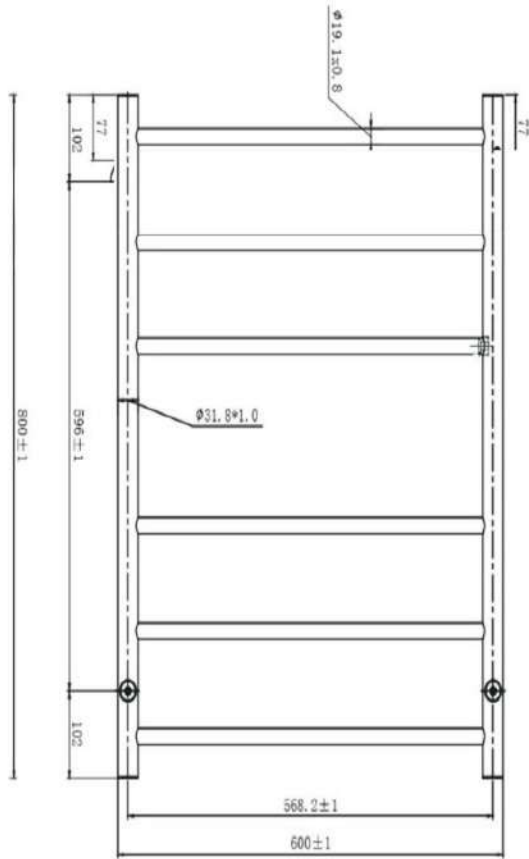

# Avid 6 Bar Heated Towel Rail

Gunmetal

\* Plug in or Hard Wire

## Product Specifications

Code	JY-R600-GM
Barcode	9339897007382
Material	Stainless Steel
Finish	Gunmetal
Watts	80

Working Temp	55° (+/-5°)
Size	800(H) x 600(W) x 105(D)
IP	55
Volts	240AC
Wiring	Dual Hard Wire or Plug In