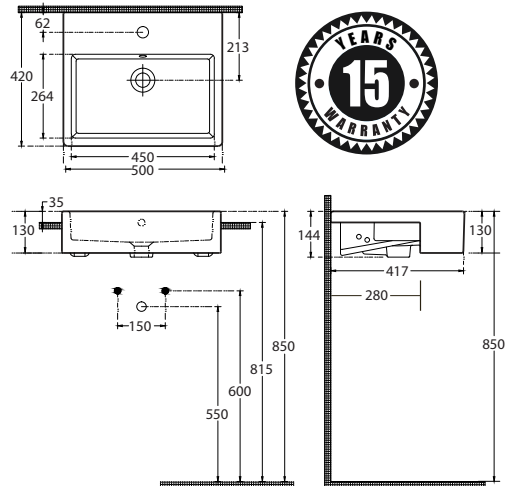

paco jaansōn

ISVEA  1962 ITALIA

Purita Sharp - 500mm Semi Recessed Basin White
Product Code: ISV-10PL52050SV

Dimensions

500mm (w) x 420mm (d) x 130mm (h)

DESCRIPTION

The Purita Sharp collection, designed and manufactured in Italy, offers fine detailing without compromising on practicality.

Characterized by the pure clarity in every detail, Purita collection brings beauty and calmness to the bathroom.

Genesis R & DI Center

Features

- One tap hole
- Overflow supplied standard
- Plug and waste not included
- Vitreous china
- 15 Years Limited Manufacturers Warranty
- 1 Year Limited Commercial Warranty

Additional holes - Optional extra

PRICING STRUCTURE

Retail Pricing:
Gloss White
\$440.55 gst inclusive

PACO JAANSON BATHROOM INNOVATIONS
Copyright © 2018. All rights reserved. Updated: 07th July 2022.

Telephone : 1800 006 260
Email - info@pacojaanson.com.au
www.pacojaanson.com.au