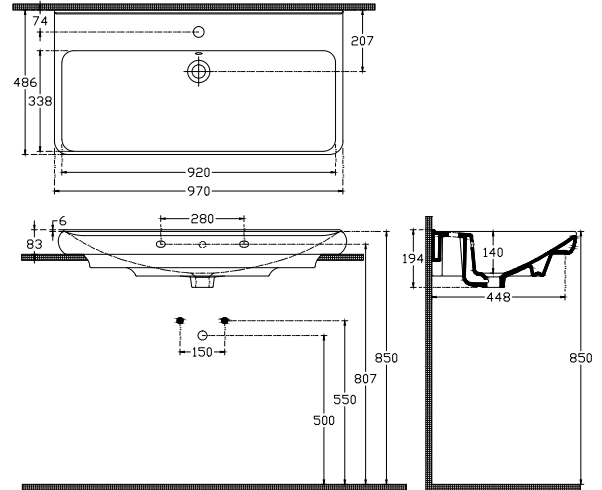

paco jaansōn

ISVEA  1962 ITALIA

Viva - 970mm Wall Basin White
Product Code: ISV-10VV50097SV

Dimensions

970mm (w) x 486mm (d) x 194mm (h)

DESCRIPTION

The Viva Basin collection, designed and manufactured in Italy, offers fine detailing without compromising on practicality.