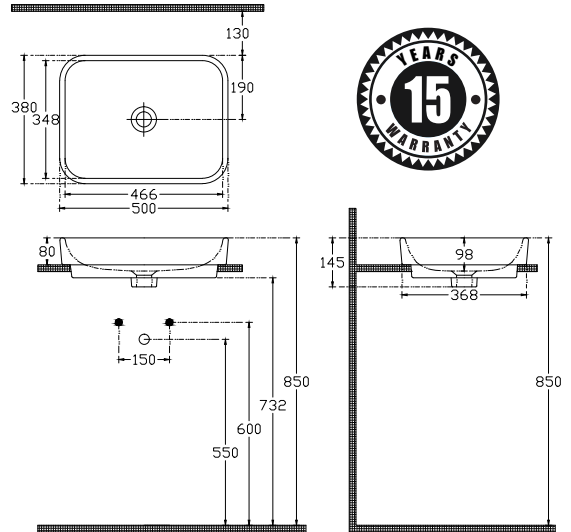

paco jaansōn

ISVEA  1962 ITALIA

Sott Aqua - 500mm Vessel Basin White

Product Code: ISV-10SQ51050SV

Dimensions

500mm (w) x 380mm (d) x 145mm (h)

DESCRIPTION

The Sott Aqua collection, designed and manufactured in Italy, offers fine detailing without compromising on practicality.

Nativita Design House Studio impress by the diversity offered in the designs of the Isvea washbasin collection.

Consider this a statement piece that is both furniture and a dramatic focus for any bathroom.

PRICING STRUCTURE

Retail Pricing:
Gloss White
\$660.00 gst inclusive

Nativita Design House

Features

With Taphole

Suitable for Furniture + Wall Mounting

Plug + Waste Not Included

Available in 500 + 600mm