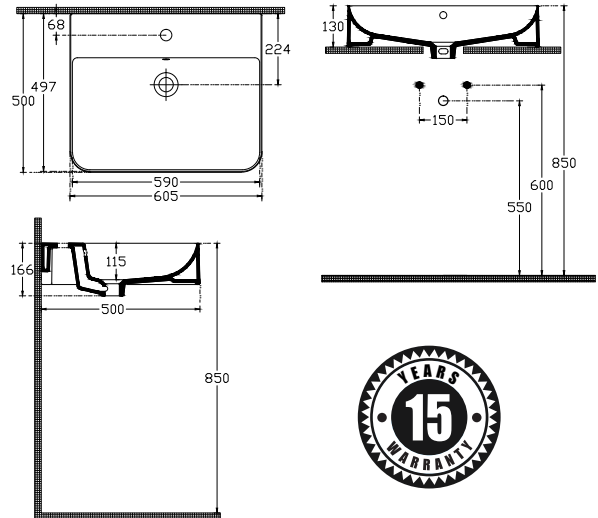

# paco jaansōn

ISVEA  1962 ITALIA

Sott Aqua Sharp - 600mm Wall / Bench Basin White  
Product Code: ISV-10SQ51061

## Dimensions

605mm (w) x 500mm (d) x 130mm (h)

## Features

- With Taphole + Overflow
- Suitable for Furniture + Wall Mounting
- Plug + Waste Not Included
- Available in 480, 570 + 600mm
- 15 Years Limited Manufacturers Warranty
- 1 Year Limited Commercial Warranty