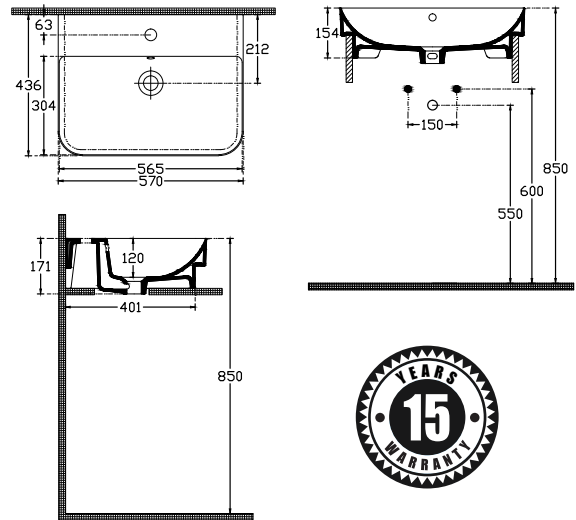

# paco jaanson

ISVEA  1962 ITALIA

Sott Aqua Sharp - 570mm Wall / Bench Basin White  
Product Code: ISV-10SQ50057

## Dimensions

570mm (w) x 436mm (d) x 154mm (h)

## Features

- With Taphole + Overflow
- Suitable for Furniture + Wall Mounting
- Plug + Waste Not Included
- Available in 480, 570 + 600mm
- 15 Years Limited Manufacturers Warranty
- 1 Year Limited Commercial Warranty