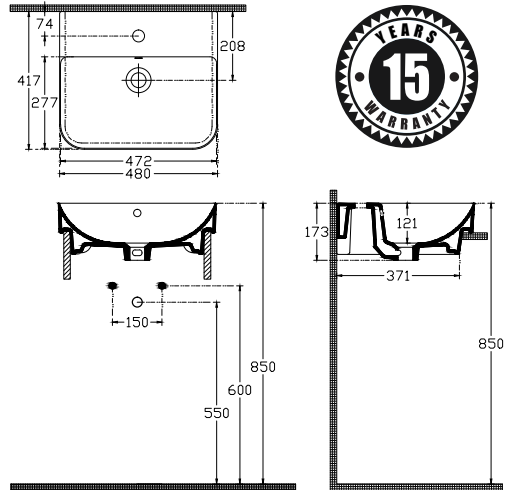

paco jaanson

ISVEA  1962 ITALIA

Sott Aqua Sharp - 480mm Wall / Bench Basin White
Product Code: ISV-10SQ50048

Dimensions

480mm (w) x 417mm (d) x 173mm (h)

DESCRIPTION

The Sott Aqua Sharp collection, designed and manufactured in Italy, offers fine detailing without compromising on practicality.

Nativita Design House Studio impress by the diversity offered in the designs of the Isvea washbasin collection.

Consider this a statement piece that is both furniture and a dramatic focus for any bathroom.

PRICING STRUCTURE

Retail Pricing:
Gloss White
\$550.00 gst inclusive

Nativita Design House

Features

- With Taphole + Overflow
- Suitable for Furniture + Wall Mounting
- Plug + Waste Not Included
- Available in 480, 570 + 600mm
- 15 Years Limited Manufacturers Warranty
- 1 Year Limited Commercial Warranty