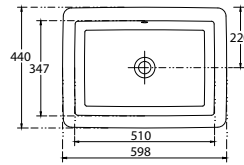

paco jaanson

ISVEA  1962 ITALIA

Soluzione - 600mm Undercounter Basin White
Product Code: ISV-10PL77050SV

Dimensions

598mm (w) x 440mm (d) x 173mm (h)

DESCRIPTION

The Soluzione collection, brings new production technologies and new design approaches to the field of vitrified ceramics.