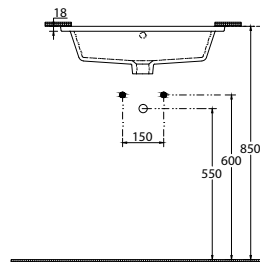

paco jaanson

ISVEA  1962 ITALIA

Soluzione - 600mm Undercounter Basin White
Product Code: ISV-10PL77050SV

Dimensions

598mm (w) x 440mm (d) x 173mm (h)

DESCRIPTION

The Soluzione collection, brings new production technologies and new design approaches to the field of vitrified ceramics.