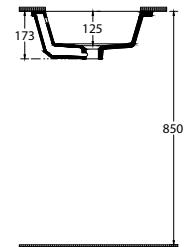

paco jaanson

ISVEA  1962 ITALIA

Soluzione - 600mm Undercounter Basin White
Product Code: ISV-10PL77050SV

Dimensions

598mm (w) x 440mm (d) x 173mm (h)

DESCRIPTION

The Soluzione collection, brings new production technologies and new design approaches to the field of vitrified ceramics.