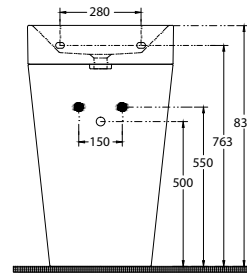

paco jaanson

ISVEA  1962 ITALIA

Sistema Y - 500mm B.T.W Basin + Floor Standing Pedestal White
Product Code: ISV-10SFS1001SV

Dimensions

500mm (w) x 420mm (d) x 831mm (h)

DESCRIPTION

The Sistema Y collection, designed and manufactured in Italy, offers fine detailing without compromising on practicality.