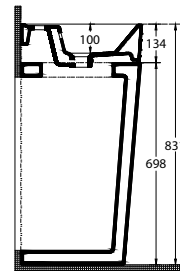

paco jaanson

ISVEA  1962 ITALIA

Sistema Y - 500mm B.T.W Basin + Floor Standing Pedestal White
Product Code: ISV-10SFS1001SV

Dimensions

500mm (w) x 420mm (d) x 831mm (h)

DESCRIPTION

The Sistema Y collection, designed and manufactured in Italy, offers fine detailing without compromising on practicality.