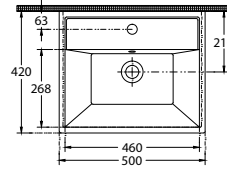

paco jaanson

ISVEA  1962 ITALIA

Sistema Y - 500mm B.T.W Basin + Floor Standing Pedestal White
Product Code: ISV-10SFS1001SV

Dimensions

500mm (w) x 420mm (d) x 831mm (h)

DESCRIPTION

The Sistema Y collection, designed and manufactured in Italy, offers fine detailing without compromising on practicality.