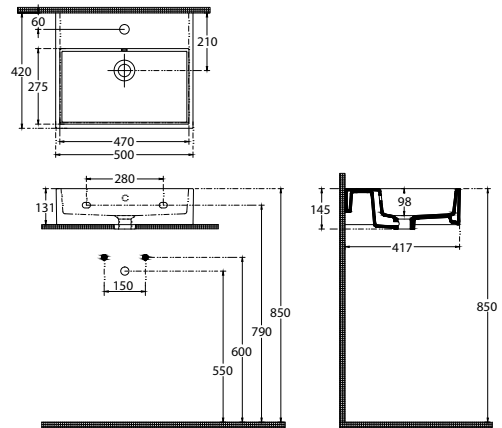

paco jaansōn

ISVEA  1962 ITALIA

Purity - 500mm Wall / Bench Basin White

Product Code: SER2506

Dimensions

500mm (w) x 420mm (d) x 131mm (h)

DESCRIPTION

The Purity collection, designed and manufactured in Italy, offers fine detailing without compromising on practicality.

One Taphole Only

Complete With Overflow

Suitable for Furniture + Wall Mounting

Plug + Waste Not Included

Available in 910, 710, 600, 500 + 450mm

Additional holes - Optional extra

PRICING STRUCTURE

Retail Pricing: