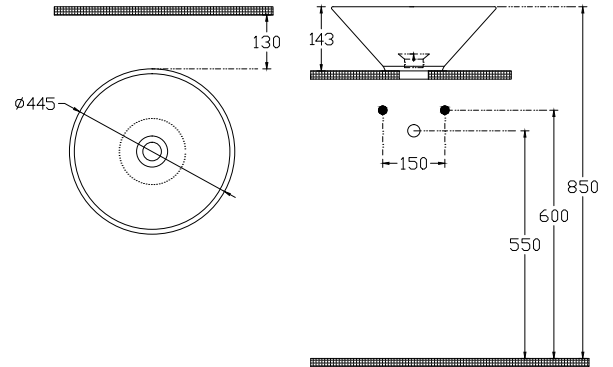

paco jaansōn

ISVEA  1962 ITALIA

Barca - Round Vessel Basin White

Product Code: SER2704

Dimensions

445mm (w) x 445mm (d) x 143mm (h)

DESCRIPTION

The Barca collection, designed and manufactured in Italy, offers fine detailing without compromising on practicality.