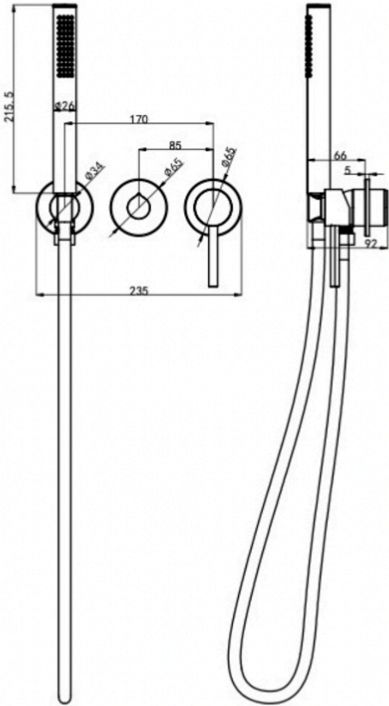

Specifications

Product Number	GG-S3-07-3P-CH
Finish	Chrome
WELS Rating	8.5 L/min
WELS Star Rating	3 Star
WELS Registration	S46009