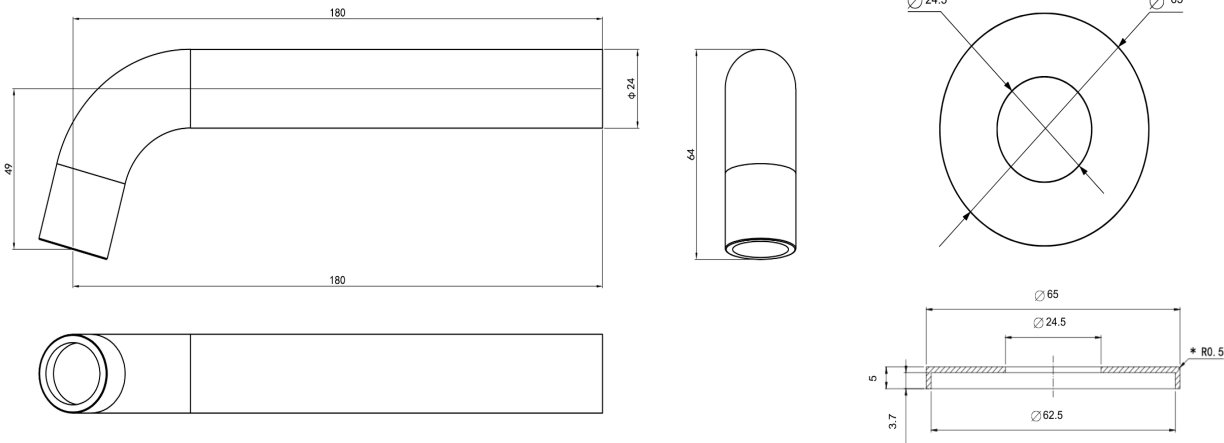

Gigi S3 Wall Mount Basin or Bath Spout

Brushed Nickel

Product Specifications

Code	GG-S3-25W-BN
Barcode	9339897023283
Material	304 Stainless Steel
Finish	Brushed Nickel

Type	Spout Only
WELS Reg	T46006
WELS Rating	6 Star
WELS L/Min	5 L/Min