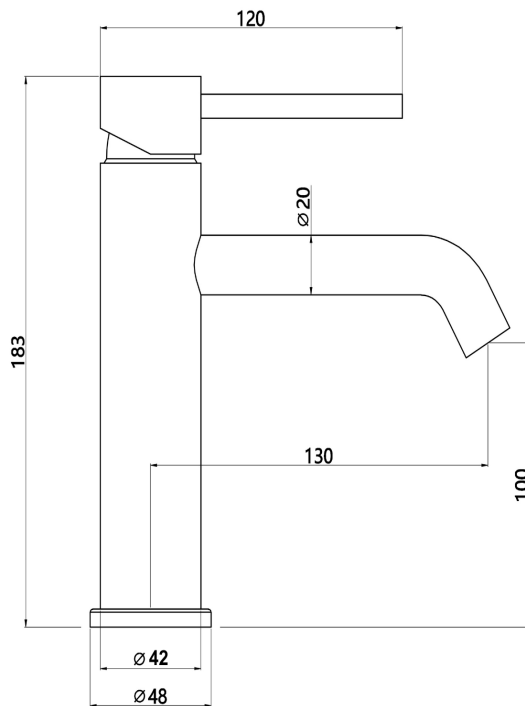

Gigi S3 Basin Mixer

Brushed Nickel

Product Specifications

Code	GG-S3-01-BN	Cartridge	35mm Kerox
Barcode	9339897023047	WELS Reg	T45953
Material	304 Stainless Steel	WELS Rating	5 Star
Finish	Brushed Nickel	WELS L/Min	5 L/Min