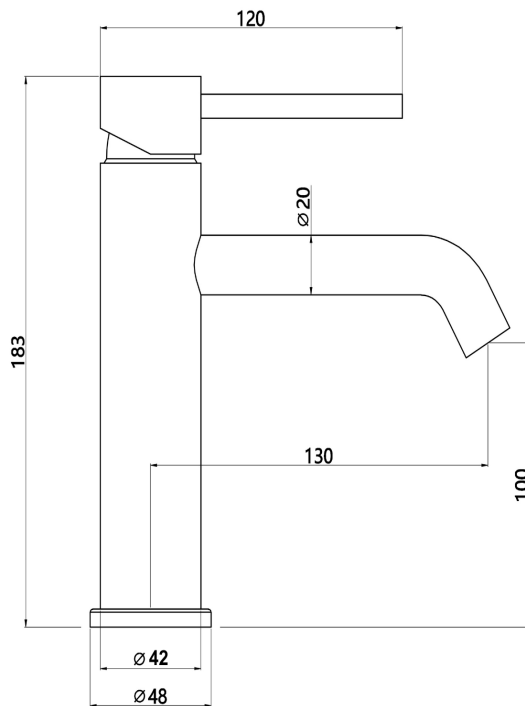

## Product Specifications

Code	GG-S3-01-BB	Cartridge	35mm Kerox
Barcode	9339897023030	WELS Reg	T45953
Material	304 Stainless Steel	WELS Rating	5 Star
Finish	Brushed Brass	WELS L/Min	5 L/Min

Experience, *the difference.*