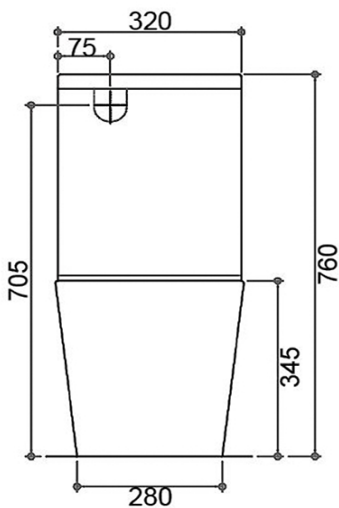

POTTI JUNIOR

Back to Wall Rimless Toilet

Dimension: 600 x 310 x 760mm

Features: Rimless flushing Technology
Highest quality vitreous ceramic
Nano glazing surface
Back and Bottom Inlet

Optional Trap:

- P-Trap: IS15 180mm
- S-Trap: IS32 75-165mm

Water Consumption:
WELS 4 Star
4.5L/Full, 3L/Half

FRONT VIEW

SIDE VIEW

TOP VIEW