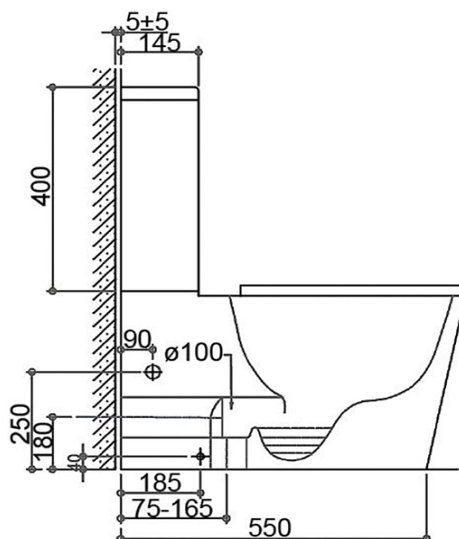

POTTI JUNIOR

Back to Wall Rimless Toilet

Dimension: 600 x 310 x 760mm

Features: Rimless flushing Technology
Highest quality vitreous ceramic
Nano glazing surface
Back and Bottom Inlet

Optional Trap:

- P-Trap: IS15 180mm
- S-Trap: IS32 75-165mm

Water Consumption:
WELS 4 Star
4.5L/Full, 3L/Half

FRONT VIEW

SIDE VIEW

TOP VIEW