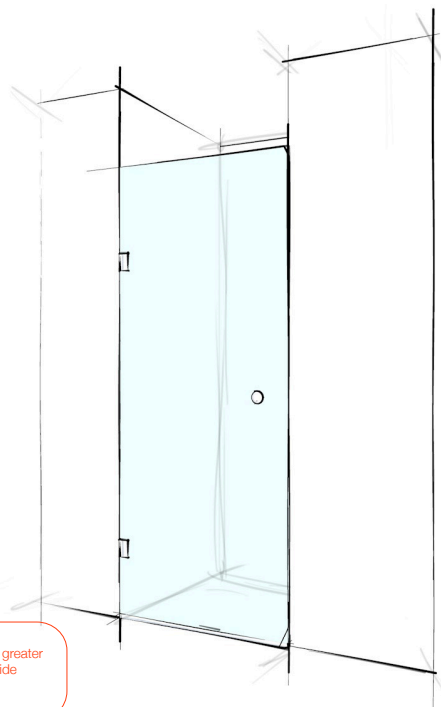

# CUSTOM FRAMELESS WALL-TO-WALL SWING DOOR

**10MM**  
TOUGHENED  
SAFETY  
GLASS

**CUSTOM**  
MEASURED

**2m**  
Standard  
Height

**25**  
YEARS

Fittings  
Warranty\*

**7**  
YEARS

Workmanship  
Warranty\*

**LEAD**  
TIME

10-15 business days  
from date of check  
measure

90 Deg Classic Hinge  
Wall to Glass Hinge

WD2 Chrome Door Knob

WD15 Water Seal

WD10 Water Bar

**NOTE:**  
3rd hinge required on doors greater  
than 650mm x 2000mm+ wide  
Code: Hinge  
RRP: \$199.00

## HINGED FIX

### Size

Up to 600

Up to 800