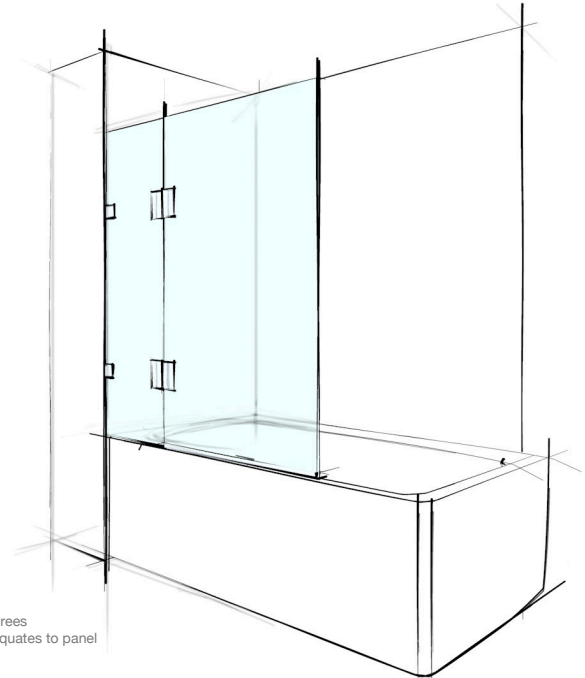

CUSTOM FRAMELESS BATHSCREEN FIXED & SWING PANEL

10MM
TOUGHENED
SAFETY
GLASS

CUSTOM
MEASURED

1.5m
Standard
Height

25
YEARS

Fittings
Warranty*

7
YEARS

Workmanship
Warranty*

LEAD
TIME

10-15 business days
from date of check
measure

180 Deg Classic Hinge

90 Deg Classic Bracket

WD15 Water Seal

Bi-Fold Hinge Upgrade
Add \$322.00/pair
Code: BI-FOLD
- Folds one way 180 degrees
- Bracket image above equates to panel
swinging outwards

BRACKET FIX

Size

Up to 900
Up to 1100

Clear

DN.37.11.B
DN.37.12.B

SuperClear

DN.37.22.B
DN.37.24.B

SuperClear
minimal to no
colour tracing
in glass

CONCEALED CHANNEL

Size

Up to 900
Up to 1100

Clear

DN.37.13.C
DN.37.14.C

SuperClear

DN.37.26.C
DN.37.28.C

SuperClear
minimal to no
colour tracing
in glass