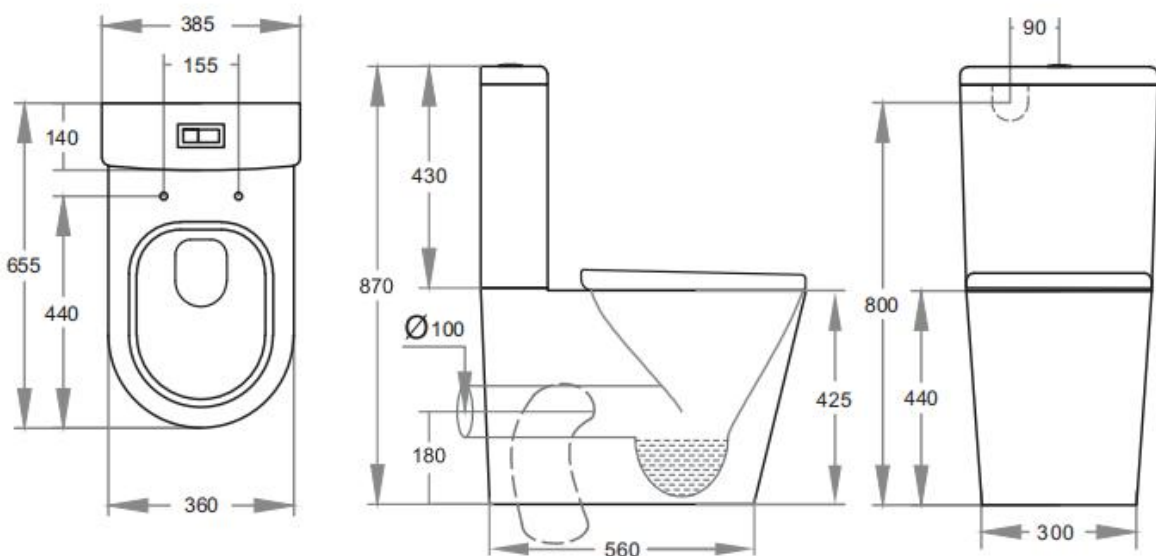

Features

Back/Left and Right Bottom Inlet
 Rimless Clean Flush Pan
 4.5/3 Liters Dual Flush
 Size: 655*385*870mm
 Trap-100: 100-165mm (Supplied)
 UF slim seat SC163 (Supplied)

Optional

Trap-60: 60-110mm
 JT43: 150-205mm
 P-Trap: 180mm
 Geberit Cistern:KDK022RC-GUF
 UF thick seat SC804/UF slim seat SC805

AS 1172.11172.2
 License: MK022127

Dimensions are approximate. Information provided in this specification is representative of the actual products available at the time of printing.