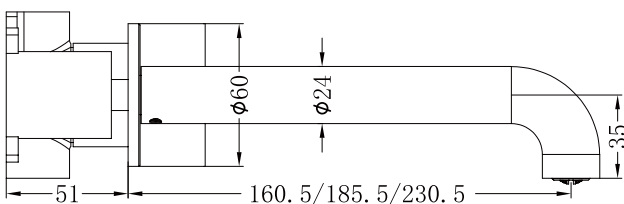

Kara Progressive Wall Basin Set

SPECIFICATION

PRODUCT CODE	YSW2719-07A
WELS RATING	5 STAR 6L/MIN
WATERMARK LICENSE	WM-060073
TEMPERATURE RATING	MIN 1°C-MAX 75°C
PRESSURE RATING	MIN 150KPa-MAX 500KPa

FINISH

	CHROME NR271907a (160/185/230) CH		MATTE BLACK NR271907a (160/185/230) MB
	BRUSHED NICKEL NR271907a (160/185/230) BN		GUN METAL NR271907a (160/185/230) GM
	BRUSHED GOLD NR271907a (160/185/230) BG		

Dimensions are nominal measurements only.