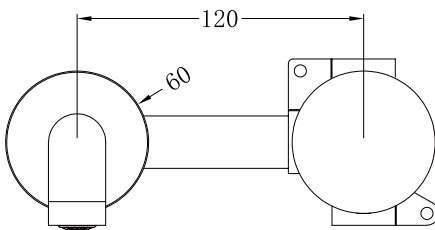

Kara Progressive Wall Basin Set

SPECIFICATION

PRODUCT CODE	YSW2719-07A
WELS RATING	5 STAR 6L/MIN
WATERMARK LICENSE	WM-060073
TEMPERATURE RATING	MIN 1°C-MAX 75°C
PRESSURE RATING	MIN 150KPa-MAX 500KPa

FINISH

	CHROME NR271907a (160/185/230) CH		MATTE BLACK NR271907a (160/185/230) MB
	BRUSHED NICKEL NR271907a (160/185/230) BN		GUN METAL NR271907a (160/185/230) GM
	BRUSHED GOLD NR271907a (160/185/230) BG		

Dimensions are nominal measurements only.