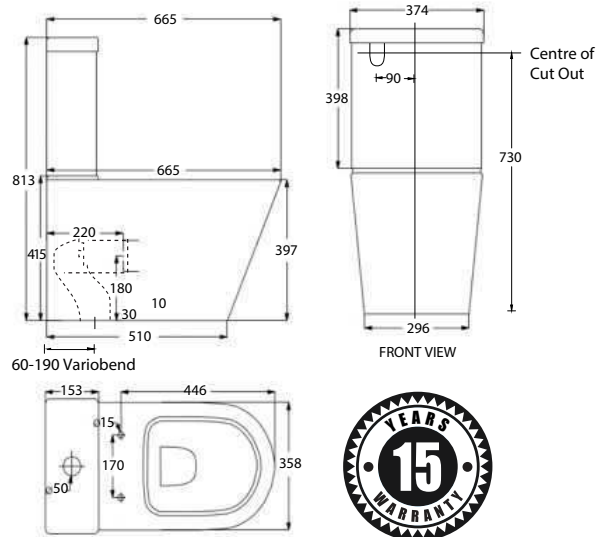

paco jaanson

DAYTONA

Slim Wall Face Toilet Suite with Hu-057 Slim Soft Close Seat
Code: Hu-8057 (Bottom Inlet) or Hu-8057BI (Back Inlet)

Dimensions

374mm (w) x 665mm (d) x 813mm (h)

DESCRIPTION

When minimalism is a must, Daytona is always first over the line. Its streamlined pan is perfect for the modern pace of everyday living.

Available with both standard and slim soft closing seats - Removable for easy cleaning.

Quehi Beer

Features

WDI Inlet & Outlet Valve

Bottom or Rear Entry Water Inlet Cistern

Supplied with Variobend Connector for S trap (AU-001)

S trap 60 to 190mm - P trap 180mm

Optional Extension for Set-Out up to 260mm S trap - Order Code Au-kada-S

4 Star - Wels 3.5 Litres Average

Slim Soft Close Seat (Hu-8057)

Made from Vitreous China

15 Years Limited Manufacturers Warranty