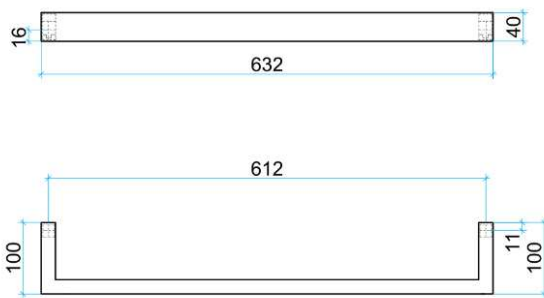

# Thermorail Towel Rails 12V

Electric Heated Towel Rails for use in bathrooms

Stock Code	Finish	Size (mm)	Output (W)	No. of Bars
DSS6W	Satin White	W632 x H40 x D100	23 Watts	1

**PLEASE NOTE:** Specifications are for information purposes only. Whilst every effort has been made to ensure the product specifications are accurate, due to continuing product development and improvement the specifications are subject to change. Specifications can be used to rough in and fit timber supports in the wall however we recommend no holes are drilled without having the product on site or verifying the details with the manufacturer. Thermogroup cannot be held liable or responsible for errors due to updated specifications.