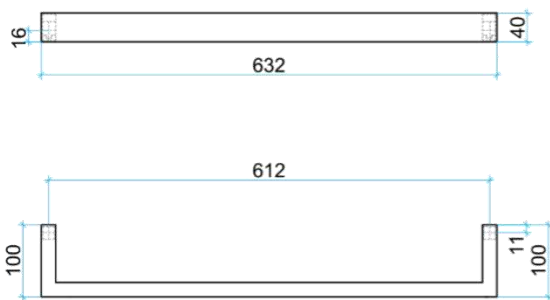

# Thermorail Towel Rails 12V

Electric Heated Towel Rails for use in bathrooms

Stock Code	Finish	Size (mm)	Output (W)	No. of Bars
DSS6BR	Brushed Stainless Steel	W632 x H40 x D100	23 Watts	1

**PLEASE NOTE:** Specifications are for information purposes only. Whilst every effort has been made to ensure the product specifications are accurate, due to continuing product development and improvement the specifications are subject to change. Specifications can be used to rough in and fit timber supports in the wall however we recommend no holes be drilled without having the product on site or verifying the details with the manufacturer. Thermogroup cannot be held liable or responsible for errors due to updated specifications.