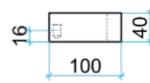

# Thermorail Towel Rails 12V

Electric Heated Towel Rails for use in bathrooms

Stock Code	Finish	Size (mm)	Output (W)	No. of Bars
DSS6BR	Brushed Stainless Steel	W632 x H40 x D100	23 Watts	1

**PLEASE NOTE:** Specifications are for information purposes only. Whilst every effort has been made to ensure the product specifications are accurate, due to continuing product development and improvement the specifications are subject to change. Specifications can be used to rough in and fit timber supports in the wall however we recommend no holes be drilled without having the product on site or verifying the details with the manufacturer. Thermogroup cannot be held liable or responsible for errors due to updated specifications.