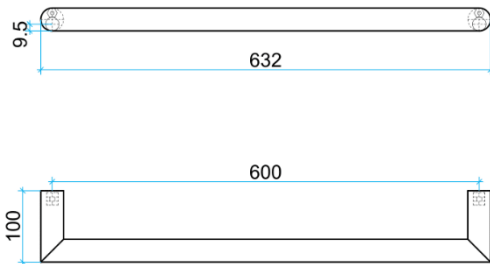

Thermorail Towel Rails 12V

Electric Heated Towel Rails for use in bathrooms

This rail has Multiflex wiring which means that there is a connection point on both the left and right hand side of the rail and the lead can be connected to either side. Being a dry element rail, this can be mounted either way up meaning the wiring can be from any of the four mounting points.

Stock Code	Finish	Size (mm)	Output (W)	No. of Bars
DSR6RG	Rose Gold	W632 x H32 x D100	18 Watts	1

PLEASE NOTE: Specifications are for information purposes only. Whilst every effort has been made to ensure the product specifications are accurate, due to continuing product development and improvement the specifications are subject to change. Specifications can be used to rough in and fit timber supports in the wall however we recommend no holes are drilled without having the product on site or verifying the details with the manufacturer. Thermogroup cannot be held liable or responsible for errors due to updated specifications.