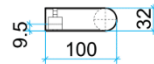

Thermorail Towel Rails 12V

Electric Heated Towel Rails for use in bathrooms

This rail has Multiflex wiring which means that there is a connection point on both the left and right hand side of the rail and the lead can be connected to either side. Being a dry element rail, this can be mounted either way up meaning the wiring can be from any of the four mounting points.

Stock Code	Finish	Size (mm)	Output (W)	No. of Bars
DSR6RG	Rose Gold	W632 x H32 x D100	18 Watts	1

PLEASE NOTE: Specifications are for information purposes only. Whilst every effort has been made to ensure the product specifications are accurate, due to continuing product development and improvement the specifications are subject to change. Specifications can be used to rough in and fit timber supports in the wall however we recommend no holes are drilled without having the product on site or verifying the details with the manufacturer. Thermogroup cannot be held liable or responsible for errors due to updated specifications.