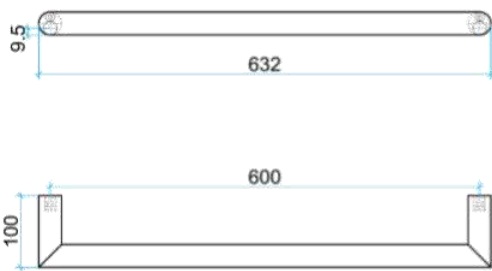

Thermorail Towel Rails 12V

Electric Heated Towel Rails for use in bathrooms

Stock Code	Finish	Size (mm)	Output (W)	No. of Bars
DSR6BR	Brushed Stainless Steel	W632 x H32 x D100	18 Watts	1

PLEASE NOTE: Specifications are for information purposes only. Whilst every effort has been made to ensure the product specifications are accurate, due to continuing product development and improvement the specifications are subject to change. Specifications can be used to rough in and fit timber supports in the wall however we recommend no holes are drilled without having the product on site or verifying the details with the manufacturer. Thermogroup cannot be held liable or responsible for errors due to updated specifications.